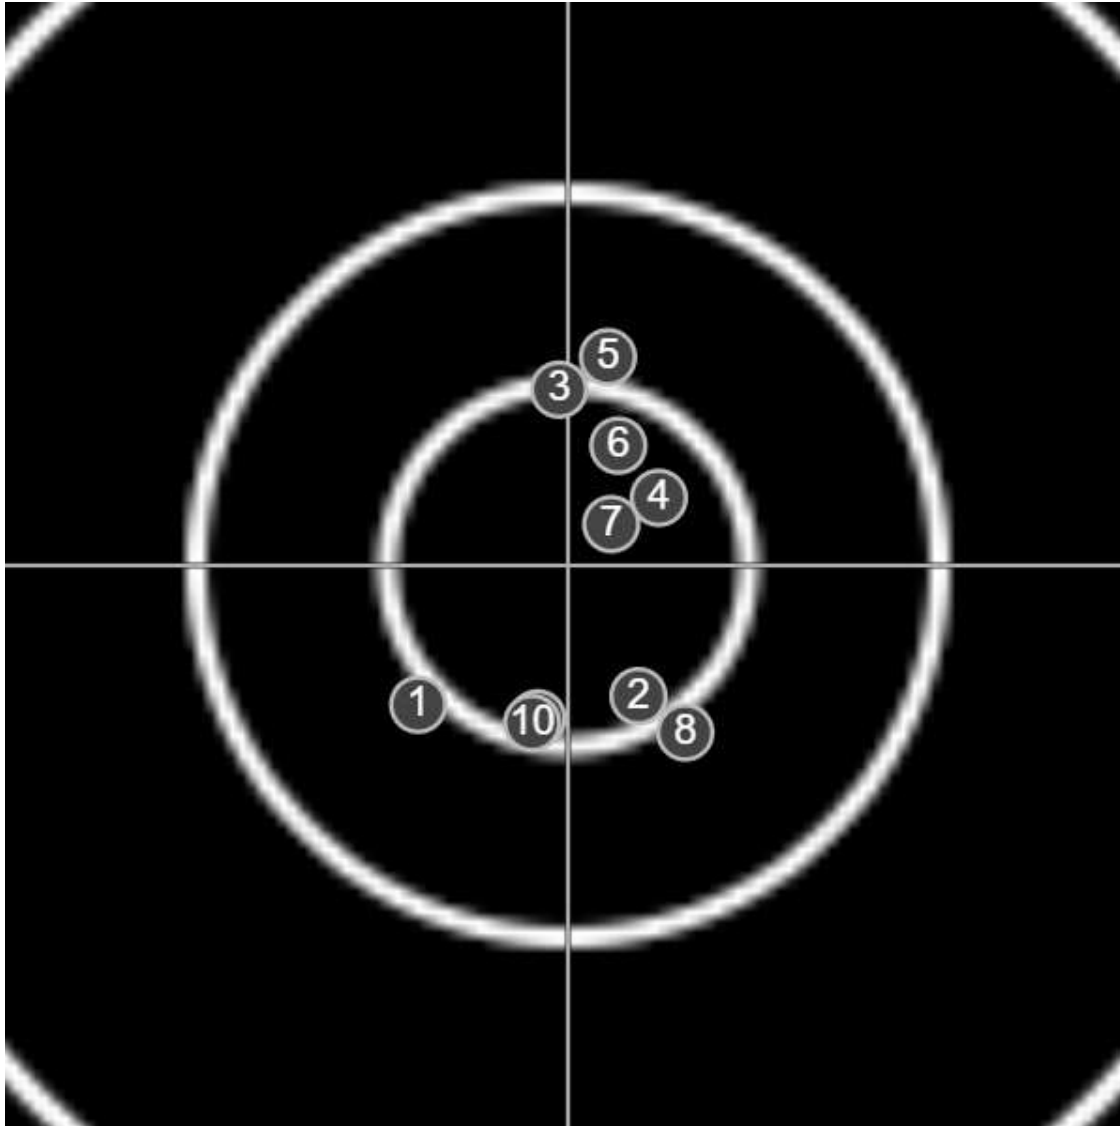

SILVER MOUNTAIN TARGETS
Made in Canada

true
9/28/2024
3:25:40 PM

BRC Club Shoot
Series 2
600 yards

BRC T5 [-56]
AU-500y

Group: 67.3 mm
(45.4w x 63.8h)

(F)
Shooter
Geoff Willis [m06]

60.10

FINAL
v: 2336, sd: 75.4